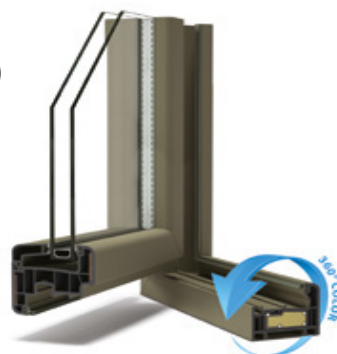

UNIQUE! Deuctone®

The first of a new generation of coloured PVCu, our Deuctone® range offers you wonderful colour choice inside and out, which means your windows look as good open as they do closed.

1. Available in our Heritage 2800 & Contemporary 2500 range
2. A unique patented and environmentally friendly process
3. Textured matt finish
4. Extremely durable against impact, scratches and abrasion
5. 10 year warranty as standard
6. Water based paint (no solvents)