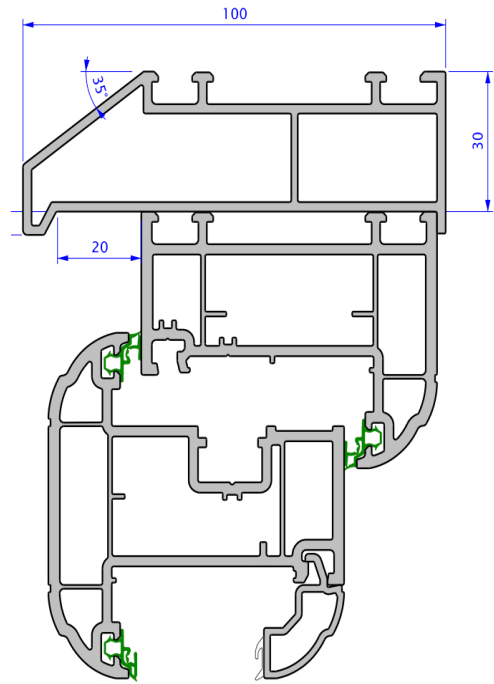

PVCu Head Drip Option

Our window and doors have the option of using a PVCu head drip, this allows water and dirt it carries to be deflected away from the window surface and off the glass.

WHY SHOULD YOU CHOOSE A HEAD DRIP

1. It diverts water away from your window and doors
2. It reduces dirt flowing down your glass when it rains
3. As most house lintels don't have water drips
4. It helps the casements to miss your fascia as it opens
5. It brings a professional unique overall finish to your home
6. It assists in hiding old paint lines from your existing windows
7. To maintain the appearance of your existing wood frames
8. Able to conceal Trickle Vents within this unique Head Drip externally
9. Available in White Standard and Oother colours on request & priced on request