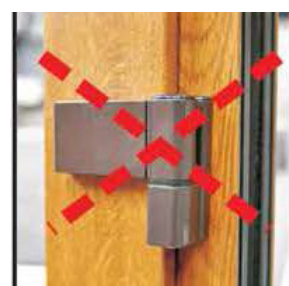

[Our Dedicated Palladio Composite Door Range Brochure Available on Request or on our Website](#)

Palladio Composite 70mm Thick Door Gallery

Why Choose Palladio Composite Doors

This 3D generated photo demonstrates the advantage of the Palladio Door Unique hinge . As is evident from the below picture (Fig 1) , this hinge is not attached to the internal face of the door, but neatly positioned to the edge of the door (FIG 3) , unlike a more conventional flag hinge (FIG 2). The Palladio Door has a Double Rebate as shown in (FIG 1) this ensures that your door is completely sealed from the outside weather conditions.