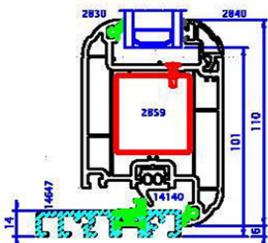

PVCu Residential Doors

Designed to make an Entrance

If you believe first impressions count, then look no further than our superb residential PVCu door range.

Made with steel reinforced inserts within the PVCu profiles, our doors are robust, low maintenance and with highly security features built in

Advanced security features

Tailor-made by us to suit your home, every PVCu door from the range is individually manufactured to your exact specification. We always put safety first, so you can rest assured that your door will keep unwelcome visitors out. All our doors feature a multi-point locking system as standard, and there are options to include an access restrictor and upgrade to an anti-bump cylinder to give you maximum security and peace of mind.

Aluminium Door Threshold

Our PVCu Doors have the facility of a Gold or Silver Low Aluminium Threshold for a reduced step on entry and exit of your new PVCu door.