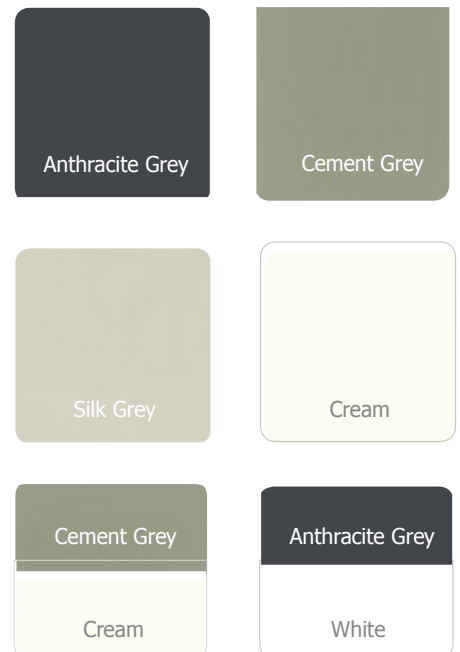

Colour Foils

Our wide range of foil finishes will complement any home. They are available with foil on both inside and out or as foil outside and white PVCu inside.

1. Beautiful authentic 'wood like' finish
2. Extremely durable
3. 10 year manufacturer's guarantee
4. Available in all window profiles

UNIQUE! Deuctone®

The first of a new generation of coloured PVCu, our Deuctone® range offers you wonderful colour choice inside and out, which means your windows look as good open as they do closed.

1. Available in our Heritage 2800 & Contemporary 2500 range
2. A unique patented and environmentally friendly process
3. Textured matt finish
4. Extremely durable against impact, scratches and abrasion
5. 10 year warranty as standard
6. Water based paint (no solvents)

Colour Paints

six standard stock colours plus several other non standard

Golden Oak Foiled Laminate

Cement Grey RAL 7033 Deuctone®

Balmoral No RAL Deuctone®

Traffic Grey RAL 7096 Deuctone®

Cream RAL1015 Deuctone®