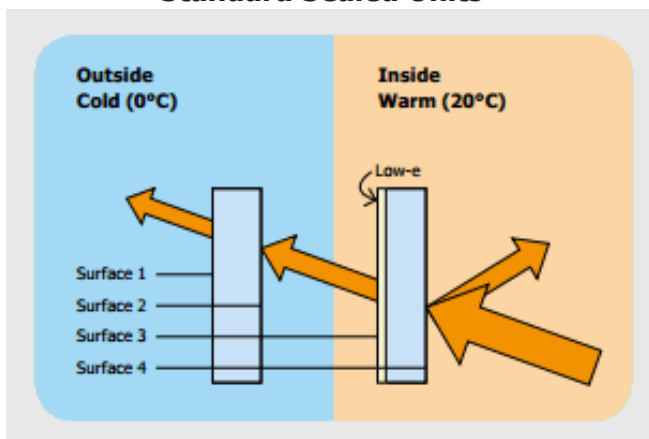

According to the Energy Saving Trust* replacing all single glazed windows in a typical semi-detached house with A rated double glazing could save you up to £120 a year on fuel bills.

In our opinion you should only need to replace your windows with the equivalent rating as your home, so in most cases C rated windows are a more than adequate choice.

To calculate how much you could save, use the online calculator at www.lfwindows.co.uk

Our Heritage 2800 and Contemporary 2500 double glazed windows can achieve A+ energy rating for those homes that have been built to A+ rating, providing a superb thermal insulation.

Energy Window	
LF Replacement Windows & Conservatories Deceuninck PVC U Casement Window 2800 Decorative A Rating	
Energy Index (kWh/m²/year) (Energy index certified by BFRG and based on UK standard window. The actual energy consumption for a specific application will depend on the building, the local climate and the indoor temperature)	1
The climate zone is:	UK
Thermal Transmittance (U_{window}) Solar Factor (g_{window}) Effective Air Leakage (L_{factor})	1.5 W/m².K 0.47 0.00 W/m².K
Reg. No.: 3119 M586 www.bfrc.org	
This label is not a statutory requirement. It is a voluntary label provided as a customer service to allow consumers to make informed decisions on the energy performance of competing products.	

Example of a Label

*www.energysavingtrust.org.uk

Standard Sealed Units